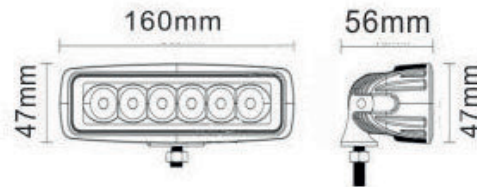

VSWD-WL601 Worklamp

R10

Part Number	Description
VSWD-WL601-S	18W RECT LAMP - SPOT BEAM

Lumens	1260	Approvals	ECE R10, UKCA
Voltage	12-80v	IP Rating	IP67
LEDs	6 LEDs	Beam Pattern	Spot
Mounting	Bracket Mounting	Additional Features	
Dimensions	See Above	Box Qty	30
Housing Material	Aluminium	Lens Material	Polycarbonate